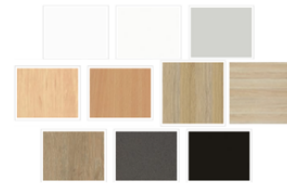

To ensure we deliver exactly what you need, please get in touch with the team at Sturdy Framac.

Available tabletop & base colours:

- Polar White, White, Oyster Grey, Young Beech, Select Beech, Natural Oak, Rural Oak, Greystone, Black

To ensure we deliver exactly what you need, please get in touch with the team at Sturdy Framac.

Available tabletop & base colours:

- Polar White, White, Oyster Grey, Young Beech, Select Beech, Natural Oak, New Oak, Rural Oak, Greystone, Black