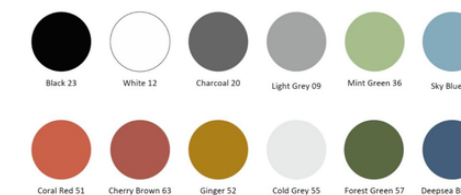

Polypropylene Shell colour Options:

Not all models have AFRDI certification. AFRDI certificates for select models available upon request.