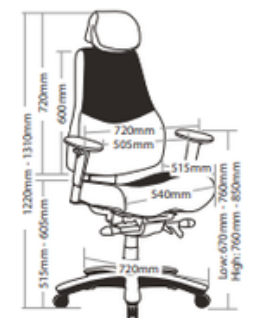

Features

- Adjustable seat height
- Adjustable backrest angle
- Adjustable seat depth (seat slider)
- Adjustable weight tension (recline resistance)
- Adjustable armrests
- Adjustable headrest
- Synchron mechanism with 3 locking positions
- Moulded seat and back foam
- Double steel-strengthened backrest
- 720mm aluminium 5-star base
- Brake castors

Available only in black and grey upholstery

Sturdy Framac pursue a policy of continuous improvement and reserve the right to introduce modification when required and to withdraw models without previous notification.

Sturdy Components Pty Limited trading as

STURDY FRAMAC

www.sturdy.com.au

Unit 7 & 8 / 95 Gow Street
Padstow NSW 2211
Australia
Telephone: (02) 8760 8300

sales@sturdy.com.au