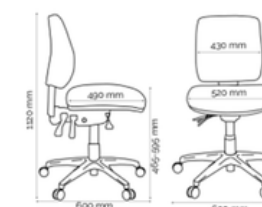

Optional Adjustable arms

Dimensions:

Sturdy Framac pursue a policy of continuous improvement and reserve the right to introduce modification when required and to withdraw models without previous notification.

Sturdy Components Pty Limited trading as

STURDY FRAMAC

www.sturdy.com.au

95 Gow Street Padstow
NSW 2211 Australia
Telephone: (02) 8760 8300
Fax: (02) 9707 1081

sales@sturdy.com.au