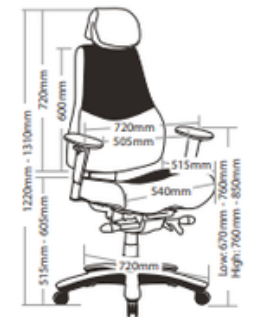

Features

- Adjustable seat height
- Adjustable backrest angle
- Adjustable seat depth (seat slider)
- Adjustable weight tension (recline resistance)
- Adjustable armrests
- Adjustable headrest
- Synchron mechanism with 3 locking positions
- Moulded seat and back foam
- Double steel-strengthened backrest
- 720mm aluminium 5-star base
- Brake castors

Available only in black and grey upholstery

Sturdy Framac pursue a policy of continuous improvement and reserve the right to introduce modification when required and to withdraw models without previous notification.

Sturdy Components Pty Limited trading as

STURDY FRAMAC

www.sturdy.com.au

95 Gow Street Padstow
NSW 2211 Australia
Telephone: (02) 8760 8300
Fax: (02) 9707 1081

sales@sturdy.com.au