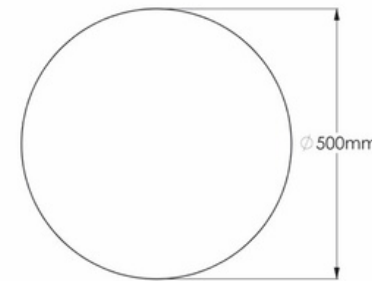

Round Ottomans