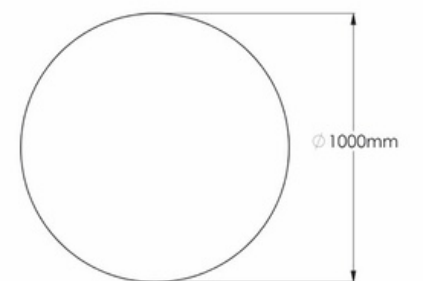

Round Ottomans