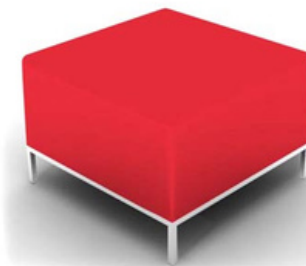

Blok Ottoman

Dimensions 1600 W x 600 D x 450 H | 1400 W x 600 D x 450 H | 2100 W x 600 D x 450 H