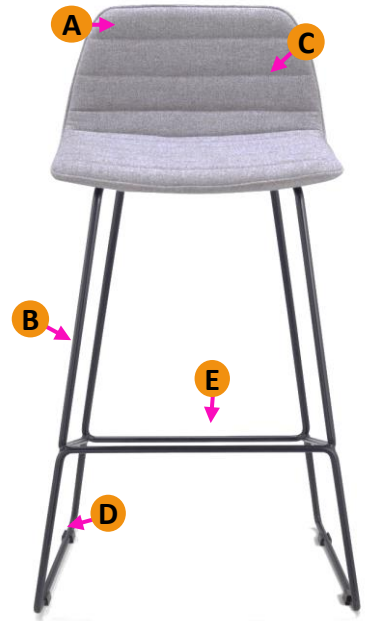

4WAY SLED & STOOL

- A – Slim profile fully upholstered shell
- B – Sled base
- C – Horizontal stitch detail
- D – Floor protector
- E – Foot rail

Base finish:

Black, White

4W-ST-B-S/T

Dimensions:
38cm W x 49cm D x 93cm H
Seat Height: 65 or 75cm
Seat Width: 38cm
Seat Depth: 35cm