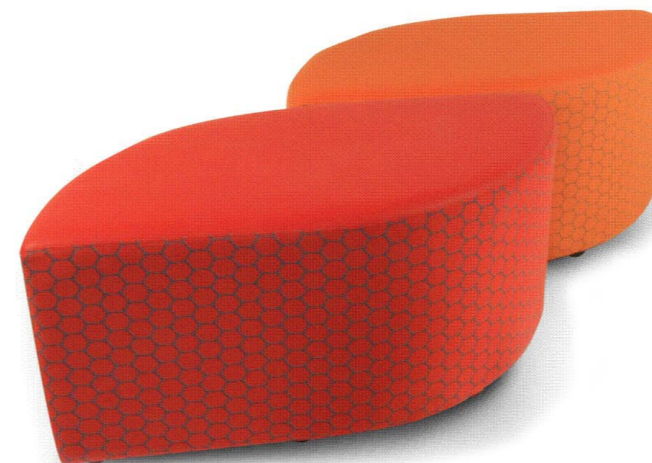

OTTOMANS 2013

"Integrating creativity, modern aesthetics and beauty"

WEDGE OTTOMANS

LEAF

The Leaf Ottoman is a new addition to Wedge Modular Seating system and features heavy duty construction ideal for commercial application. Generous 2 seater can nest with other similar units to form various configurations.

Dimensions in mm

Length	1000
Width	500
Height	455

HALF MOON

The 1000mm Half Moon Ottoman is a new addition to Wedge Modular Seating system and features heavy duty construction ideal for commercial application. Generous 2 seater can nest with other Wedge units to form various configurations

Dimensions in mm

Length	1000
Width	500
Height	455

Sturdy Framac pursue a policy of continuous improvement and reserve the right to introduce modification when required and to withdraw models without previous notification.