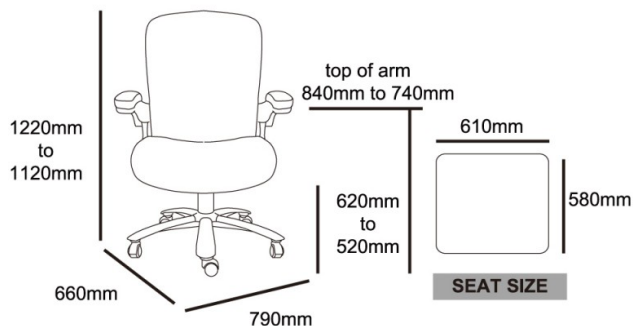

BOEING PU Bariatric Executive Chair

Product Code: BOE EX PU

Boeing PU Bariatric Executive Chair

- Black quality 1mm PU
- Reclining armrests
- 35-50 high density new foam
- Simple mechanism designed for strength
- Steel 350mm radius base
- 100mm gas strut
- PA castors
- Rated to 200kg's
- BIFMA approved

Dimensions	1220-1120H x 790W x 660Dmm
Weight	26.7kg
Weight Capacity	200kg
Stackable	No
Warranty	5 Year

Frame Colour
Chrome

Seat Colour
Black PU

Sturdy Framac pursue a policy of continuous improvement and reserve the right to introduce modification when required and to withdraw models without previous notification.