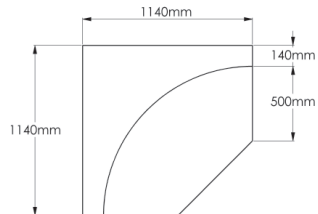

### Dimensions in mm

**Common Dimensions**

Seat Height	445
Seat Depth	500

Corner Unit

Small 1/4 Circle Ottoman

Small Round Ottoman

Large Round Ottoman

Large 1/4 Circle Ottoman

### 1/4 Arch Concave Unit

Dimensions in mm

**Common dimensions**

Seat Height	445
Seat Depth	500
Overall Height	760

### 1/4 Arch Convex Unit