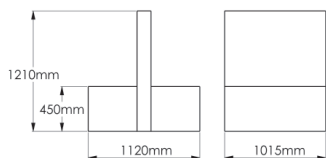

### Dimensions in mm

**Common Dimensions**

Seat Height	445
Seat Depth	500

Corner Unit

Small 1/4 Circle Ottoman

Small Round Ottoman

Large Round Ottoman

Large 1/4 Circle Ottoman

### 1/4 Arch Concave Unit

Dimensions in mm

**Common dimensions**

Seat Height	445
Seat Depth	500
Overall Height	760