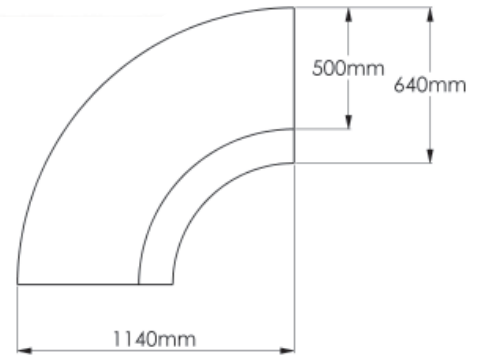

### Dimensions in mm

**Common Dimensions**

Seat Height	445
Seat Depth	500

Corner Unit

Small 1/4 Circle Ottoman

Small Round Ottoman

Large Round Ottoman

Large 1/4 Circle Ottoman

### 1/4 Arch Concave Unit

Dimensions in mm

**Common dimensions**

Seat Height	445
Seat Depth	500
Overall Height	760

### 1/4 Arch Convex Unit