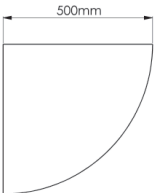

### Dimensions in mm

**Common Dimensions**

Seat Height	445
Seat Depth	500

Corner Unit

Small 1/4 Circle Ottoman

Small Round Ottoman

Large Round Ottoman

Large 1/4 Circle Ottoman

### 1/4 Arch Concave Unit

Dimensions in mm

**Common dimensions**

Seat Height	445
Seat Depth	500
Overall Height	760