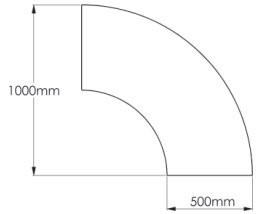

### Dimensions in mm

**Common Dimensions**

Seat Height	445
Seat Depth	500

Corner Unit

Small 1/4 Circle Ottoman

Small Round Ottoman

Large Round Ottoman

Large 1/4 Circle Ottoman

### 1/4 Arch Concave Unit

Dimensions in mm

**Common dimensions**

Seat Height	445
Seat Depth	500
Overall Height	760

### 1/4 Arch Convex Unit