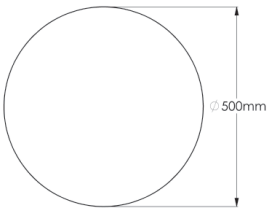

### Dimensions in mm

**Common Dimensions**

Seat Height	445
Seat Depth	500

Corner Unit

Small 1/4 Circle Ottoman

Small Round Ottoman

Large Round Ottoman

Large 1/4 Circle Ottoman

### 1/4 Arch Concave Unit

Dimensions in mm

**Common dimensions**

Seat Height	445
Seat Depth	500
Overall Height	760