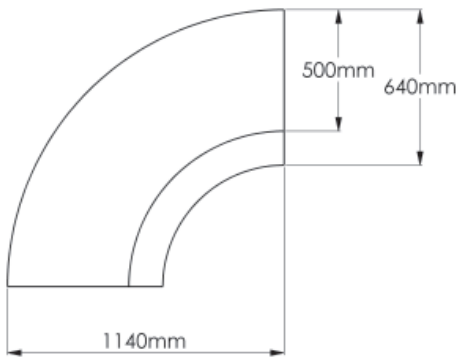

### Dimensions in mm

**Common Dimensions**

Seat Height	445
Seat Depth	500

Corner Unit

Small 1/4 Circle Ottoman

Small Round Ottoman

Large Round Ottoman

Large 1/4 Circle Ottoman

### 1/4 Arch Concave Unit

Dimensions in mm

**Common dimensions**

Seat Height	445
Seat Depth	500
Overall Height	760

### 1/4 Arch Convex Unit