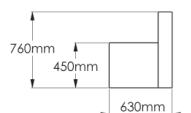

Low Back Single Sided Unit

Australian Manufactured