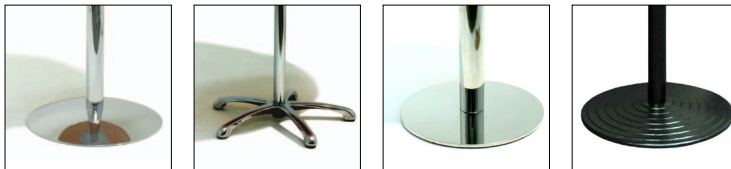

25mm melamine tops with ABS edging
31.8mm square tube legs
Powdercoated frame - black, grey, charcoal, silver pearl

T-4040-40 shown
31.8mm square tube

T-9060-45 shown

COFFEE TABLES

CODE	STYLE	SIZES
TC-6060-45	Full melamine	600W x 600D x 450H
TC-9060-45	Full melamine	900W x 600D x 450H
TC-12060-45	Full melamine	1200W x 600D x 450H
T-4040-40	Metal framed	400W x 400D x 400H
T-6060-45	Metal framed	600W x 600D x 450H
T-9060-45	Metal framed	900W x 600D x 450H
T-12060-45	Metal framed	1200W x 600D x 450H

OPTIONS

HA at end of code - height adjustable feet

SPECIFICATIONS

25mm melamine tops with ABS edging
31.8mm square tube legs or 50mm round tube legs
Powdercoated frame - black, silver pearl or Chrome

Approved Supplier
SCCB Contract No. 1006
20/10/2009 - 8/02/2013

FURNITURE

Base Options

ROUND TABLES

CODE	SIZES
T-90DIA-PED	900 DIA x 720H
T-120DIA-PED	1200 DIA x 720H
T-90DIA-DISC	900 DIA x 720H
T-120DIA-DISC	1200 DIA x 720H
SPECIFICATIONS	
25mm melamine tops with ABS edging Powdercoated frame - black, silver pearl or Chrome finishes	