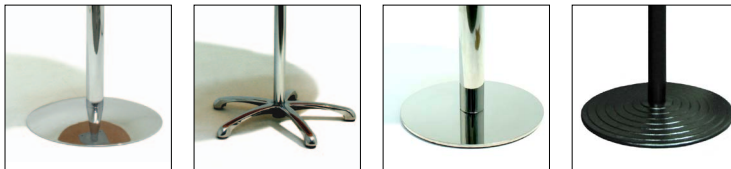

25mm melamine tops with ABS edging
31.8mm square tube legs
Powdercoated frame - black, grey, charcoal, silver pearl

T-4040-40 shown
31.8mm square tube

TC-6060-45 shown

Solid 1 colour or 2 tone option

COFFEE TABLES

CODE	STYLE	SIZES
TC-6060-45	Full melamine	600W x 600D x 450H
TC-9060-45	Full melamine	900W x 600D x 450H
TC-12060-45	Full melamine	1200W x 600D x 450H
T-4040-40	Metal framed	400W x 400D x 400H
T-6060-45	Metal framed	600W x 600D x 450H
T-9060-45	Metal framed	900W x 600D x 450H
T-12060-45	Metal framed	1200W x 600D x 450H
OPTIONS		
HA at end of code - height adjustable feet		
SPECIFICATIONS		
25mm melamine tops with ABS edging 31.8mm square tube legs or 50mm round tube legs Powdercoated frame - black, silver pearl or Chrome		

Approved Supplier
SCCB Contract No. 1006
20/10/2009 - 8/02/2013

TABLES

FURNITURE

Base Options

ROUND TABLES

CODE	SIZES
T-90DIA-PED	900 DIA x 720H
T-120DIA-PED	1200 DIA x 720H
T-90DIA-DISC	900 DIA x 720H
T-120DIA-DISC	1200 DIA x 720H
SPECIFICATIONS	
25mm melamine tops with ABS edging Powdercoated frame - black, silver pearl or Chrome finishes	