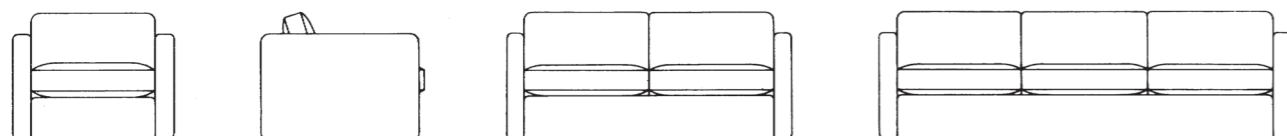

L-SELNG2

L-SELNG1 (Single seat)
L-SELNG2 (Two Seater)
L-SELNG3 (Three seater)

850W x 850D x 770H (Single seat)
1555W x 850D x 770H (Two seater)
2220W x 850D x 770H (Three seater)

L-SELNG3

Sturdy Framac pursue a policy of continuous improvement and reserve the right to introduce modification when required and to withdraw models without previous notification.