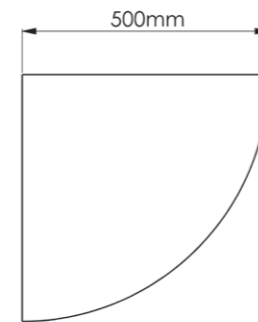

## CAFE OTTOMANS

Dimensions:

**450 Round**

Diam 450  
Depth 450  
Height 450

**450 Square**

Width 450  
Height 450

CAFE 450 ROUND

CAFE 450 SQUARE

CAFE 980 RECTANGULAR

Dimensions:

**Rectangle 980 x 450**

Length 980  
Depth 450  
Height 450

**Rectangle 1480 x 450**

Length 1480  
Depth 450  
Height 450

CAFE 1480 RECTANGULAR

# WEDGE OTTOMANS

500 ROUND

1000 ROUND

1/4 ARCH CONCAVE

500 SQUARE

1/4 ARCH

Common Dimensions:

Seat Height	445
Seat Depth	500

# MOMO OTTOMAN

480 ROUND

480 SQAURE

RECTANGULAR 980x480

RECTANGULAR 1500x480

Dimensions:

Seat Height	450
Round	482 Diam
Square	480 x 480
Rectangle	980 x 480
	1500 x 480