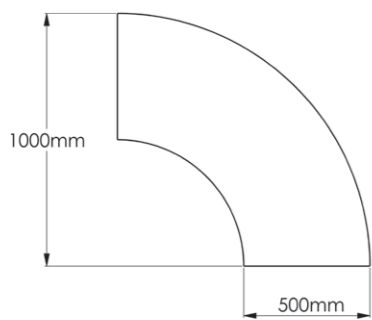

CAFE 980 RECTANGULAR

Dimensions:

**Rectangle 980 x 450**

Length 980  
Depth 450  
Height 450

**Rectangle 1480 x 450**

Length 1480  
Depth 450  
Height 450

CAFE 1480 RECTANGULAR

# WEDGE OTTOMANS

500 ROUND

1000 ROUND

1/4 ARCH CONCAVE

500 SQUARE

1/4 ARCH

Common Dimensions:

Seat Height	445
Seat Depth	500

# MOMO OTTOMAN

480 ROUND

480 SQAURE

RECTANGULAR 980x480

RECTANGULAR 1500x480

Dimensions:

Seat Height	450
Round	482 Diam
Square	480 x 480
Rectangle	980 x 480
	1500 x 480

# MARCO OTTOMAN

450 SQAURE

Dimensions:

Seat Height	450
Square	450 x 450
Rectangle	960 x 450
	1480 x 450

960x450 RECTANGULAR

1480x450 RECTANGULAR