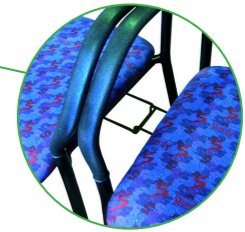

Lynx Visitor chairs are available in 4-Leg or sled base, with or without arms and in a black, chrome or silver powdercoated finish. Both 4-Leg and sled models are available with our linking option for those areas where you need to link the chairs together.

4-Leg models are stackable in groups of 3 or higher on an optional stacking trolley when storage space is at a premium.

Not all models have AFRDI certification. AFRDI certificates for select models available upon request.

### LYNX SLED LY942

Back size 430W x 330H  
 Seat size 480 W x 460 D  
 Seat height 450 (4 leg)  
 470 (sled)  
 Overall height 800

Product Options:  
 A32 - Swoop Arm  
 CHR - Chrome frame  
 L - Linking frame  
 SPF - Silver powdercoated frame