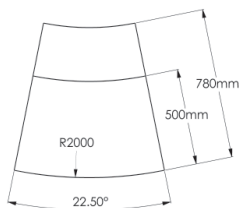

Integra Modular Units

Common Dimensions in mm
Overall Height 825
Seat Height 465

Integra Concave 1 Seat

Australian Owned