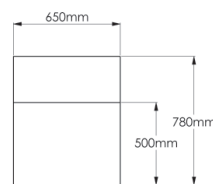

Integra Modular Units

Common Dimensions in mm
Overall Height 825
Seat Height 465

Integra Concave 1 Seat

Australian Owned