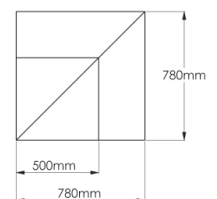

Integra Modular Units

Common Dimensions in mm
Overall Height 825
Seat Height 465

Integra Concave 1 Seat

Australian Owned