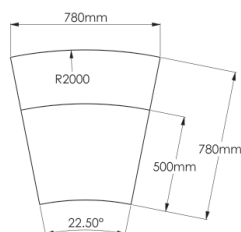

Integra Modular Units

Common Dimensions in mm
Overall Height 825
Seat Height 465

Integra Concave 1 Seat

Australian Owned