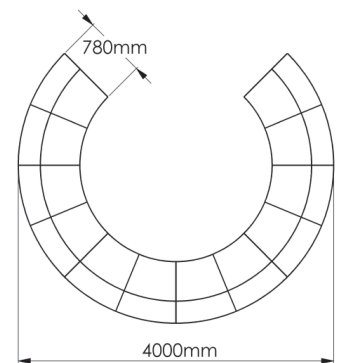

Integra Modular Units

Common Dimensions in mm
Overall Height 825
Seat Height 465

Integra Concave 1 Seat

Australian Owned