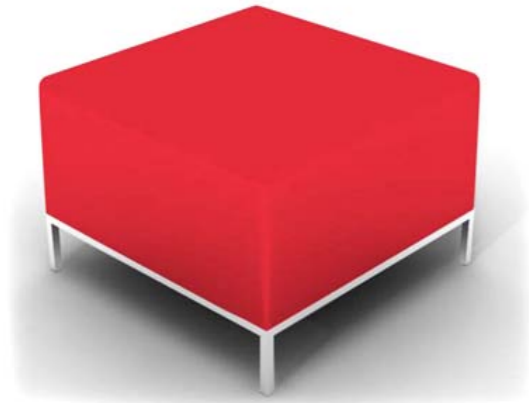

BLOK RANGE

BLOK LOUNGE

| | | |
|---------|--------------|---------------------|
| L-BKLN1 | Single seat | 850W x 880D x 730H |
| L-BKLN2 | Two seater | 1480W x 880D x 730H |
| L-BKLN3 | Three seater | 2040W x 880D x 730H |

Features:

- Commercial quality sofa series
- Loose seat and Back Cushions
- Available in 1,2,3 seat options
- Matching ottomans
- Available in customers choice of Fabric
- Fully welded Steel Base for aesthetics and durability
- Ideal for Reception, Breakout and Public Seating

BLOK OTTOMAN

- L-BKOTT-6060 Single seat 600 W x 600 D x 450 H
- L-BKOTT-1460 Two seater 1400 W x 600 D x 450 H
- L-BKOTT-2160 Three seater 2100 W x 600 D x 450 H

BLOK RANGE

Sturdy Framac pursue a policy of continuous improvement and reserve the right to introduce modification when required and to withdraw models without previous notification.