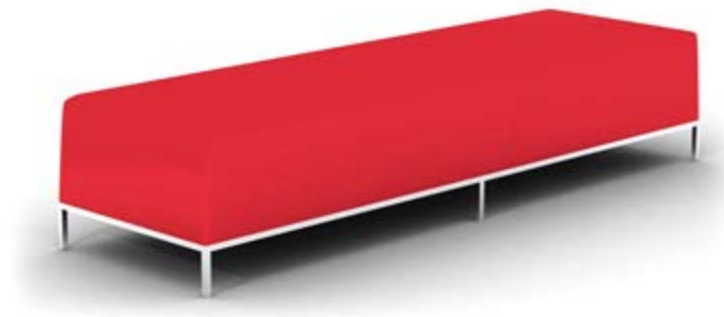

BLOK RANGE

BLOK LOUNGE

| | | |
|---------|--------------|---------------------|
| L-BKLN1 | Single seat | 850W x 880D x 730H |
| L-BKLN2 | Two seater | 1480W x 880D x 730H |
| L-BKLN3 | Three seater | 2040W x 880D x 730H |

Features:

- Commercial quality sofa series
- Loose seat and Back Cushions
- Available in 1,2,3 seat options
- Matching ottomans
- Available in customers choice of Fabric
- Fully welded Steel Base for aesthetics and durability
- Ideal for Reception, Breakout and Public Seating

BLOK OTTOMAN

- L-BKOTT-6060 Single seat 600 W x 600 D x 450 H
- L-BKOTT-1460 Two seater 1400 W x 600 D x 450 H
- L-BKOTT-2160 Three seater 2100 W x 600 D x 450 H

BLOK RANGE

Sturdy Framac pursue a policy of continuous improvement and reserve the right to introduce modification when required and to withdraw models without previous notification.