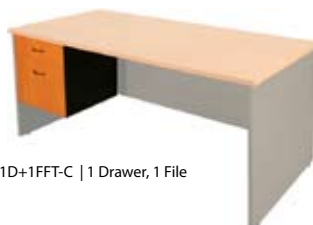

FPT-1D+1FFT-C | 1 Drawer, 1 File