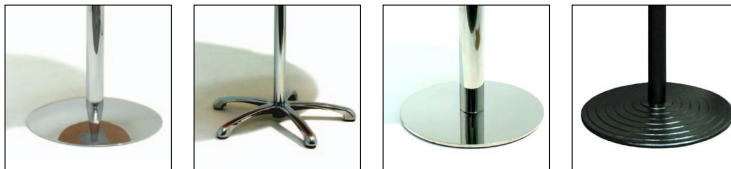

T-4040-40 shown
31.8mm square tube

T-9060-45 shown

COFFEE TABLES

CODE	STYLE	SIZES
TC-6060-45	Full melamine	600W x 600D x 450H
TC-9060-45	Full melamine	900W x 600D x 450H
TC-12060-45	Full melamine	1200W x 600D x 450H
T-4040-40	Metal framed	400W x 400D x 400H
T-6060-45	Metal framed	600W x 600D x 450H
T-9060-45	Metal framed	900W x 600D x 450H
T-12060-45	Metal framed	1200W x 600D x 450H
OPTIONS		
HA at end of code - height adjustable feet		
SPECIFICATIONS		
25mm melamine tops with ABS edging 31.8mm square tube legs or 50mm round tube legs Powdercoated frame - black,silver pearl or Chrome		

TABLES

FURNITURE

Base Options

ROUND TABLES

CODE	SIZES
T-90DIA-PED	900 DIA x 720H
T-120DIA-PED	1200 DIA x 720H
T-90DIA-DISC	900 DIA x 720H
T-120DIA-DISC	1200 DIA x 720H
SPECIFICATIONS	
25mm melamine tops with ABS edging Powdercoated frame - black, silver pearl or Chrome finishes	