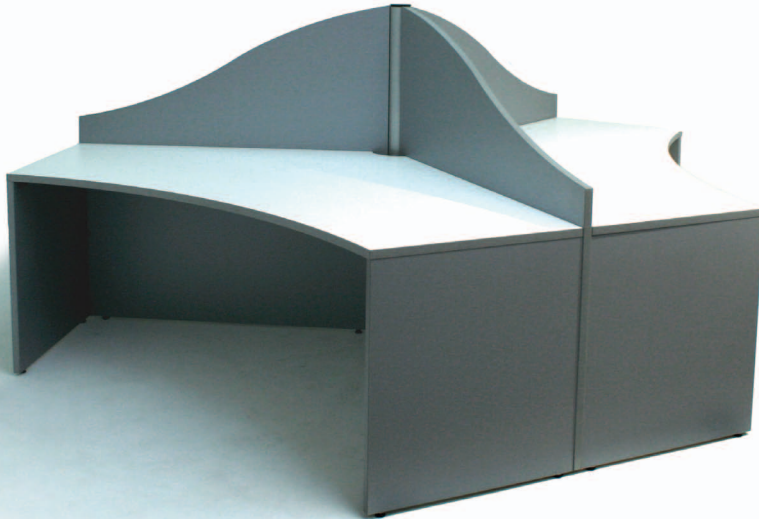

WORKSTATIONS

GENERAL FURNITURE

CLUSTERS

3 - 5 desks

Approved Supplier
SCCB Contract No. 1006
20/10/2009 - 8/02/2013