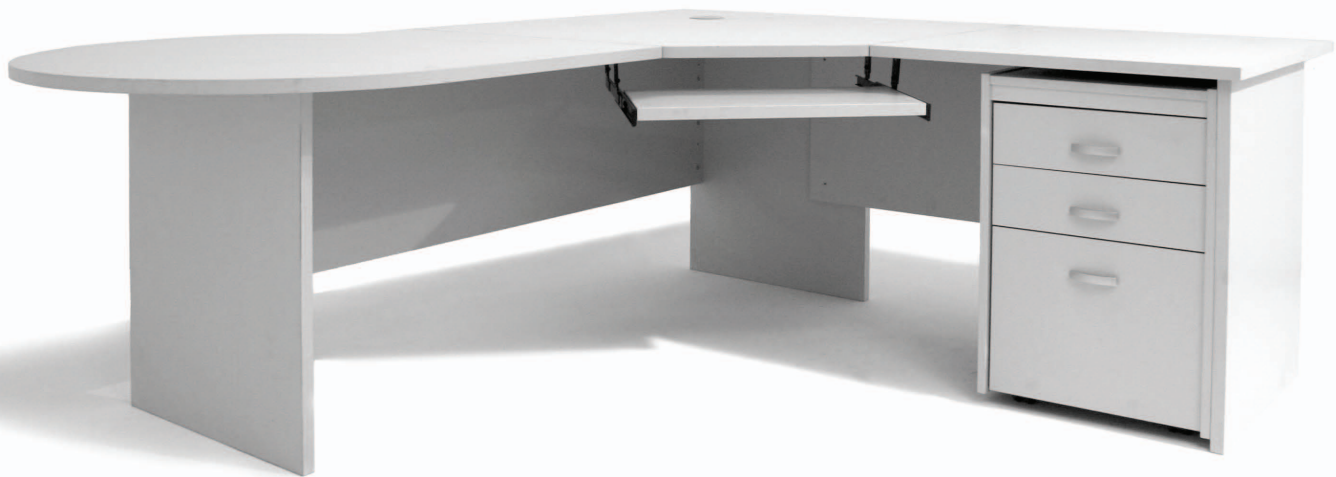

# WORKSTATIONS

GENERAL FURNITURE

WORKSTATIONS

LH P END Workstation shown with adjustable keyboard and mobile pedestal

SPECIFICATIONS FOR ALL WORKSTATIONS

- 25mm melamine tops with ABS edging
- 25mm melamine sides with ABS edging
- Square corners
- Adjustable feet