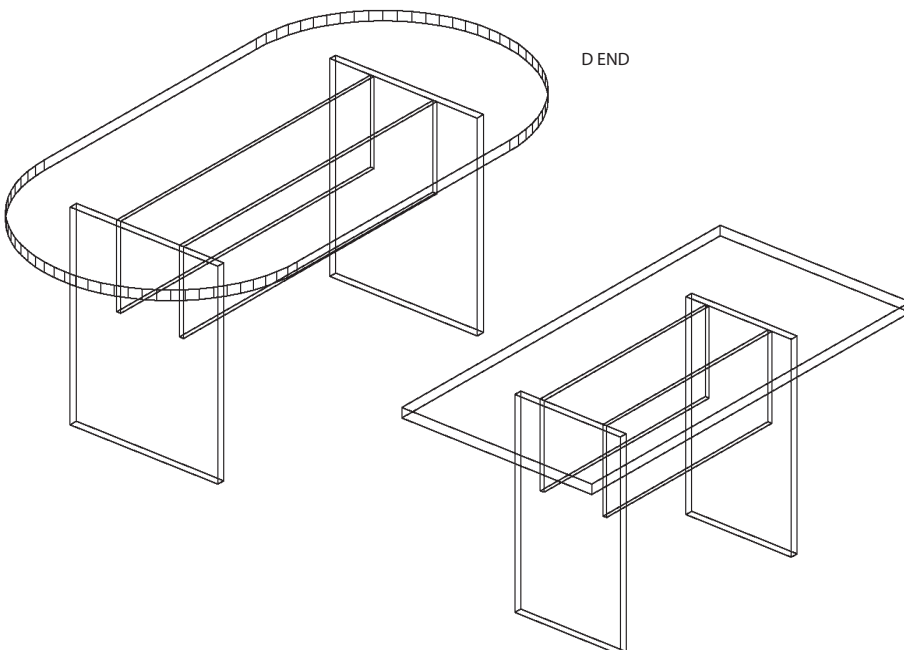

BOARDROOM

TABLES

BOARDROOM TABLES

Boat style shown

Approved Supplier
SCCB Contract No. 1006
20/10/2009 - 8/02/2013

CODE	SIZES
DBT-18090-72	1800W x 900D x 720H
DBT-21090-72	2100W x 900D X 720H
DBT-240120-72	2400W x 1200D X 720H
DBT-360120-72	3600W x 1200D X 720H
DBT-420120-72	4200W x 1200D X 720H (2 piece)
OPTIONS	
25mm melamine tops with ABS edging	
25mm melamine sides with ABS edging	
Other sizes available upon request	
D END - add D to end of code	
Boat style - add B to end of code	
Rectangular - add R to end of code	