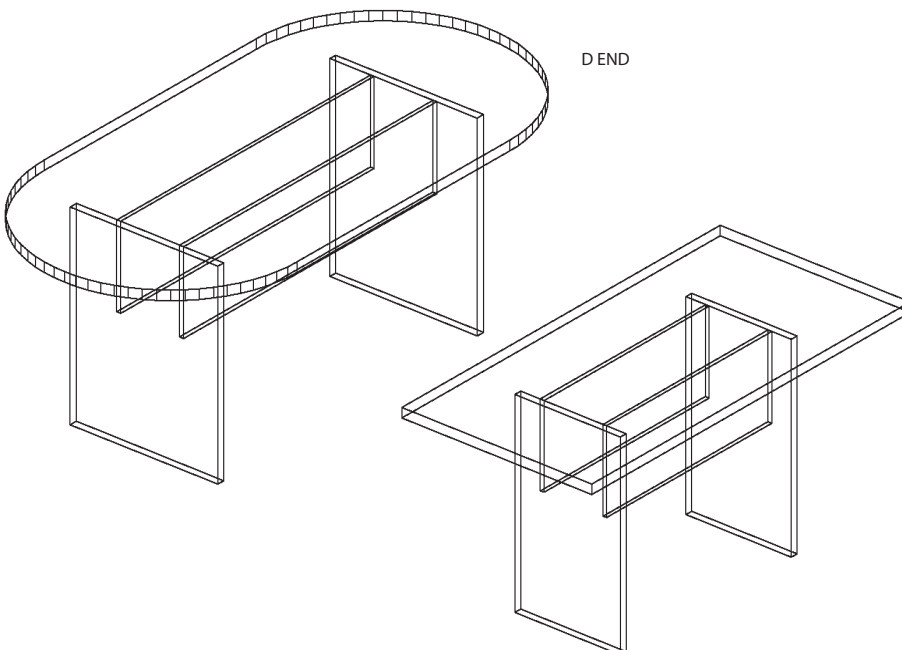

BOARDROOM

TABLES

BOARDROOM TABLES

Boat style shown

Approved Supplier
SCCB Contract No. 1006
20/10/2009 - 8/02/2013

CODE	SIZES
DBT-18090-72	1800W x 900D x 720H
DBT-21090-72	2100W x 900D X 720H
DBT-240120-72	2400W x 1200D X 720H
DBT-360120-72	3600W x 1200D X 720H
DBT-420120-72	4200W x 1200D X 720H (2 piece)
OPTIONS	
25mm melamine tops with ABS edging	
25mm melamine sides with ABS edging	
Other sizes available upon request	
D END - add D to end of code	
Boat style - add B to end of code	
Rectangular - add R to end of code	