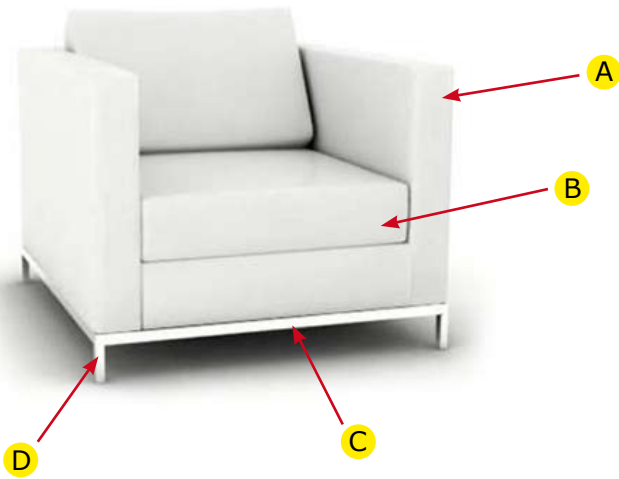

- A - Heavy duty internal frame
- B - Commercial grade foam cushions
- C - Protective steel rail
- D - Polished Chrome base frame

**single seat Blok**

Dimensions: 85cm W x 88cm D  
 Arm Height: 60cm (overall)  
 Back: 61cm W x 38cm H  
 Seat Height: 40cm  
 Mtrs: 6.0m (L-10m<sup>2</sup>)

**Small Ottoman**

Dimensions: 60cm W x 60cm D  
 Seat: 60cm W x 60cm H  
 Seat Height: 45cm  
 Mtrs: 1.3m (L-3m<sup>2</sup>)

**2 seat Blok**

Dimensions: 148cm W x 88cm D  
 Arm Height: 60cm (overall)  
 Back: 122cm W x 38cm H  
 Seat: 122cm W x 53cm D  
 Seat Height: 40cm  
 Mtrs: 9.0m (L-15m<sup>2</sup>)

**Medium Ottoman**

Dimensions: 140cm W x 60cm D  
 Seat: 140cm W x 60cm H  
 Seat Height: 45cm  
 Mtrs: 3.7m (L-5m<sup>2</sup>)

**3 seat Blok**

Dimensions Overall: 204cm W x 88cm D  
 Arm Height: 60cm (overall)  
 Back: 183cm W x 38cm H  
 Seat: 183cm W x 53cm D  
 Seat Height: 40cm  
 Mtrs: 12.0m (L-20m<sup>2</sup>)

**Large Ottoman**

Dimensions: 210cm W x 60cm D  
 Seat: 210cm W x 60cm H  
 Seat Height: 45cm  
 Mtrs: 4.3m (L-7m<sup>2</sup>)

**Blok low table**

Size:  
 50cm H x 50cm W x 41 - 42cm  
 60cm H x 60cm W x 41 - 42cm  
 90cm H x 60cm W x 41 - 42cm  
 120cm H x 60cm W x 41 - 42cm