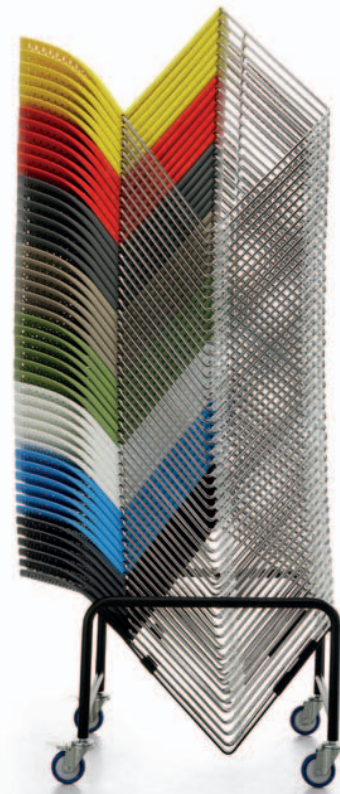

# WEB SLED

*"Integrating creativity and modern aesthetics"*

WEB SLED

WB942

The Web chair is a stylish modern looking versatile chair that is being used in breakout areas, educational institutions and offices all round Australia.

VISITOR RANGE

Tablet arm

WEB SLED WB942

- Options
- U13 - Fully upholstered
  - A - Arms
  - Mesh back
  - Net back
  - Stool
  - Tablet arm

- Colours
- WHITE
  - RED
  - BLACK
  - GREEN
  - SAND

Optional transport trolley