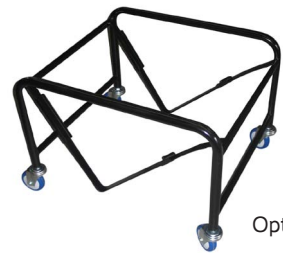

Stackable to 45 chairs using Web chair trolley and comes in a range of modern colours.

Seat Size	450W x 430D
Back Size	380H x 460W
	380H x 450W (Mesh)
	390H x 460W (Net back)
Seat Height	460
Overall Height	830
	840 (Net back)

VISITOR RANGE

Tablet arm

WEB SLED WB942

- Options
- U13 - Fully upholstered
  - A - Arms
  - Mesh back
  - Net back
  - Stool
  - Tablet arm

- Colours
- WHITE
  - RED
  - BLACK
  - GREEN
  - SAND

Optional transport trolley